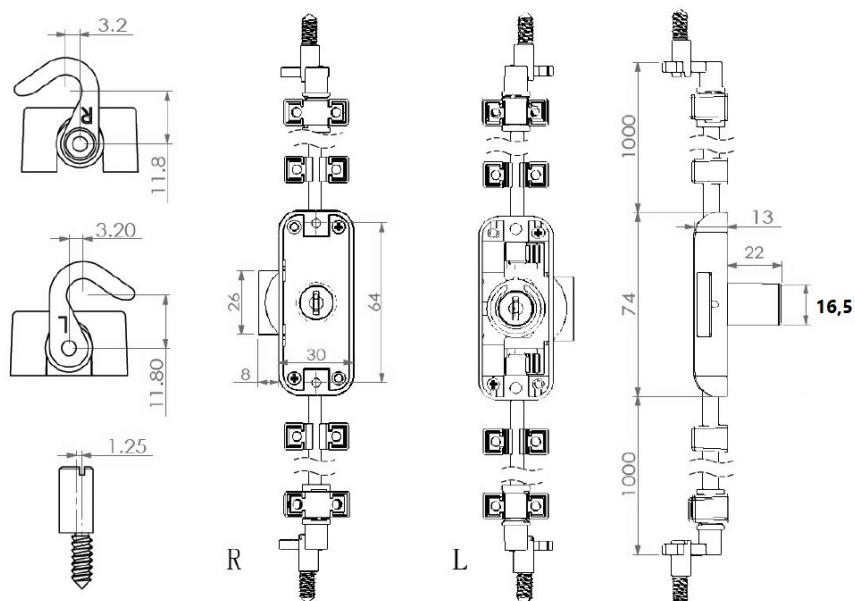

PRODUCT SHEET

Description:

Rotary Bar Lock MIC-922 #J12, $\varnothing 16,5 \times 22 \text{mm}$, Left, NPL, HCK SISO, 3-Way, 15mm Backset, W/Accessories but No Bar

Item number:

14.05.267-0

Units	Box	Carton	HS Code	Barcode
Pcs.	12	120	8301300000	
				5704866106863